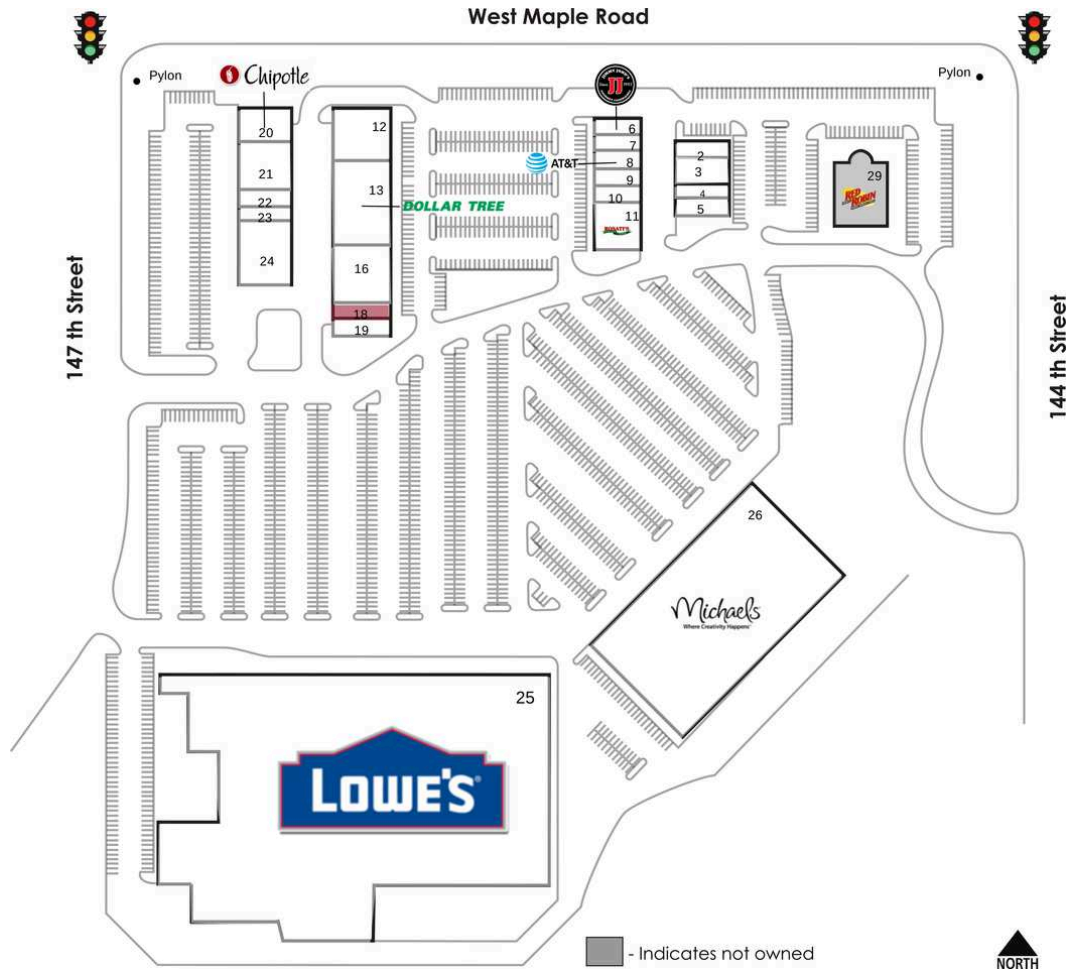

Shoppes At Grayhawk

2 Massage Heights	3,100 SF	16 Kosama	5,840 SF
3 Deka Lash	1,405 SF	18 AVAILABLE	2,260 SF
4 Chroma the Salon	1,431 SF	19 TCBY	1,695 SF
5 The Donut Professor	1,500 SF	20 Chipotle Mexican Grill	2,840 SF
6 Jimmy John's	1,281 SF	21 First Watch	4,260 SF
7 Supercuts	1,220 SF	22 Dr. Lance Hauser, Chiropractor	1,655 SF
8 AT&T	1,525 SF	23 Mathnasium	1,420 SF
9 Maple Nails	1,220 SF	24 China Buffet	5,680 SF
10 BodyBrite USA	1,151 SF	25 Lowe's	140,000 SF
11 Rosati's	3,856 SF	26 Michael's	23,970 SF
12 Addy's Sports Bar and Grill	5,346 SF	29 Red Robin	
13 Dollar Tree	8,343 SF		