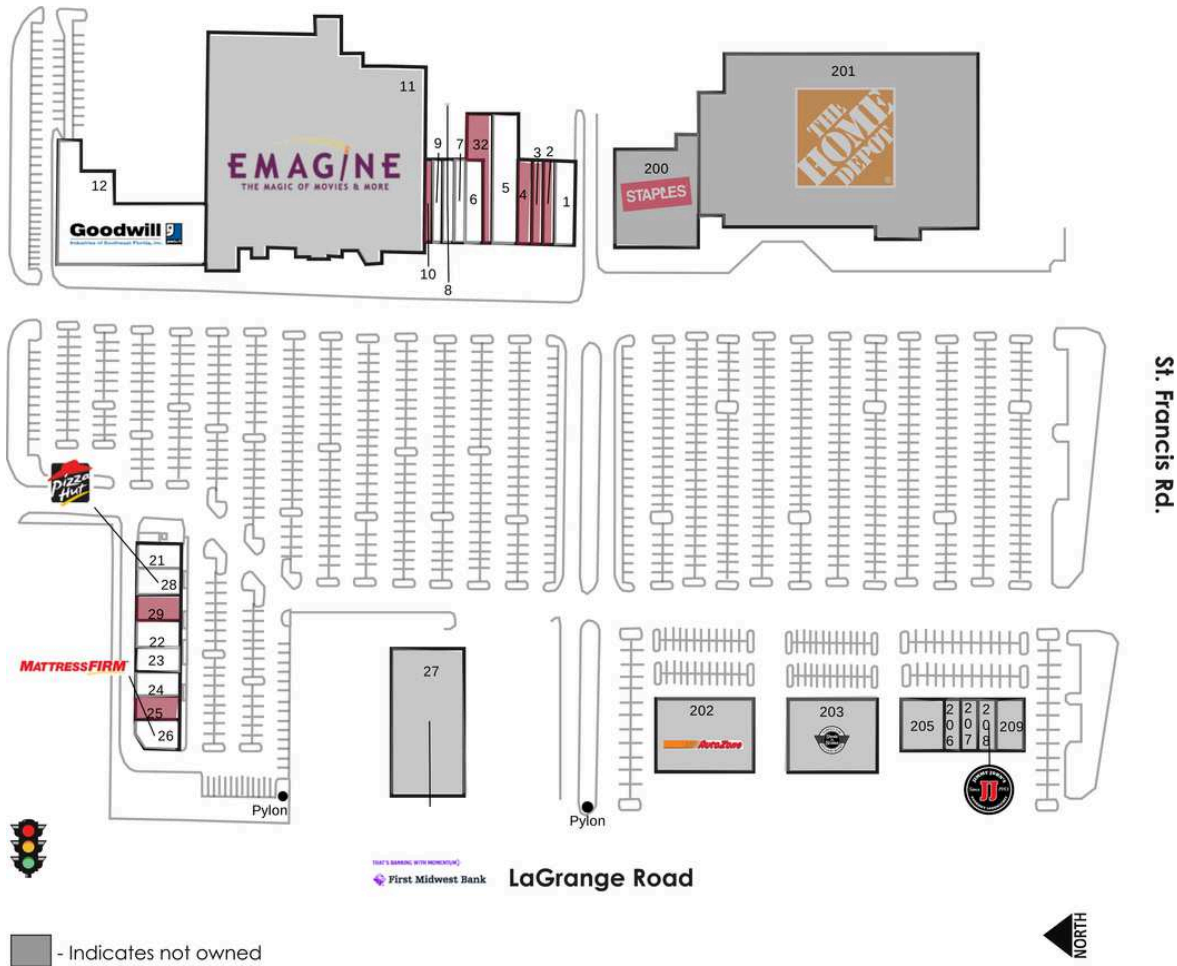

Hickory Creek Market Place

1 Distinctive Gold Jewelry	3,040 SF	23 Ca Nails	1,050 SF
2 AVAILABLE	1,440 SF	24 Joy Cleaners	1,400 SF
3 AVAILABLE	1,440 SF	25 AVAILABLE	1,050 SF
4 AVAILABLE	1,440 SF	26 Mattress Firm	2,407 SF
5 Hallmark	5,000 SF	27 First Midwest Bank	
6 Frankfort LA LLC	2,000 SF	28 Pizza Hut	1,488 SF
7 Great Clips	1,200 SF	29 AVAILABLE	1,258 SF
8 Hallmark	1,600 SF	32 AVAILABLE	2,000 SF
9 Pearle Vision	1,280 SF	200 Staples	
10 AVAILABLE	1,280 SF	201 Home Depot	
11 Emagine Theater		202 AutoZone	
12 Goodwill	20,580 SF	203 Steak 'N Shake	
21 Camino Viejo Restaurant	2,216 SF	204 Standard Bank & Trust Co.	
22 WOOW Japanese Restaurant	2,662 SF	205 American Mattress	

Hickory Creek Market Place

206 Hair Cattery

208 Jimmy John's

207 H & R Block

209 Town Center Bank