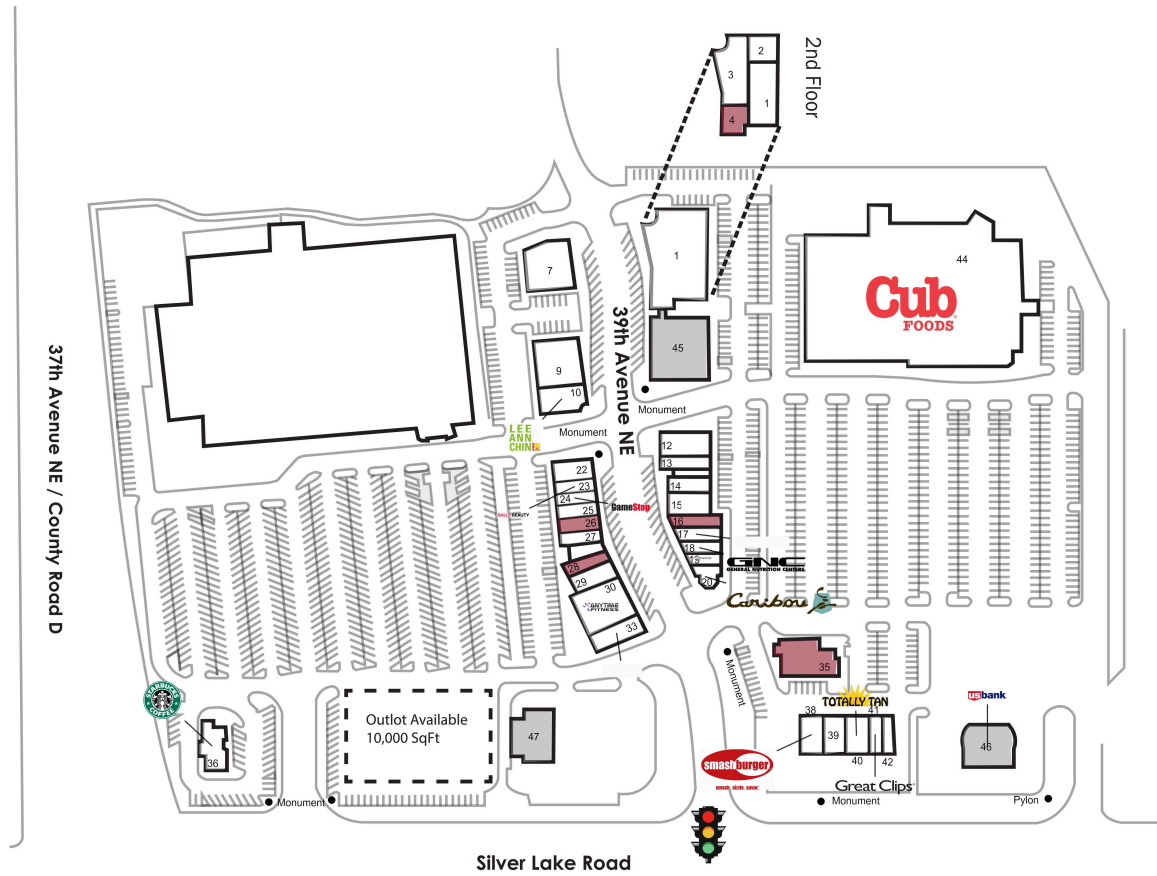

Silver Lake Village

 - Indicates not owned

1 North Memorial Healthcare	17,041 SF	19 Miracle Ear	945 SF
2 Institute for Athletic Medicine	2,297 SF	20 Caribou Coffee	1,469 SF
3 Park Dental	4,704 SF	22 AT&T	2,426 SF
4 AVAILABLE	1,882 SF	23 Sally Beauty Supply	1,189 SF
7 Northwest Eye Clinic	5,262 SF	24 GameStop	1,197 SF
9 Clarus Dermatology	5,307 SF	25 Gophermods	1,220 SF
10 Leeann Chin's	2,881 SF	26 AVAILABLE	1,220 SF
12 Fat Nat's Eggs	3,097 SF	27 Lexi Nail Salon	1,177 SF
13 Slimgenics	1,505 SF	28 AVAILABLE	1,408 SF
14 One Main Financial	1,409 SF	29 Clean Laundry	2,275 SF
15 Wells Fargo Bank	2,701 SF	30 Anytime Fitness	5,000 SF
16 AVAILABLE	1,565 SF	33 Chipotle Mexican Grill	2,865 SF
17 Cold Stone Creamery	1,489 SF	35 AVAILABLE	6,212 SF
18 GNC	1,132 SF	36 Starbucks	3,421 SF

Silver Lake Village

38 Smashburger	2,034 SF	44 Cub Foods	75,999 SF
39 Wireless World	1,872 SF	45 St. Anthony Village Wine & Spirits	
40 Totally Tan	2,370 SF	46 U.S. Bank	
41 Great Clips	1,210 SF	47 Conoco Gas Station	
42 Clean 'N Press	1,031 SF		