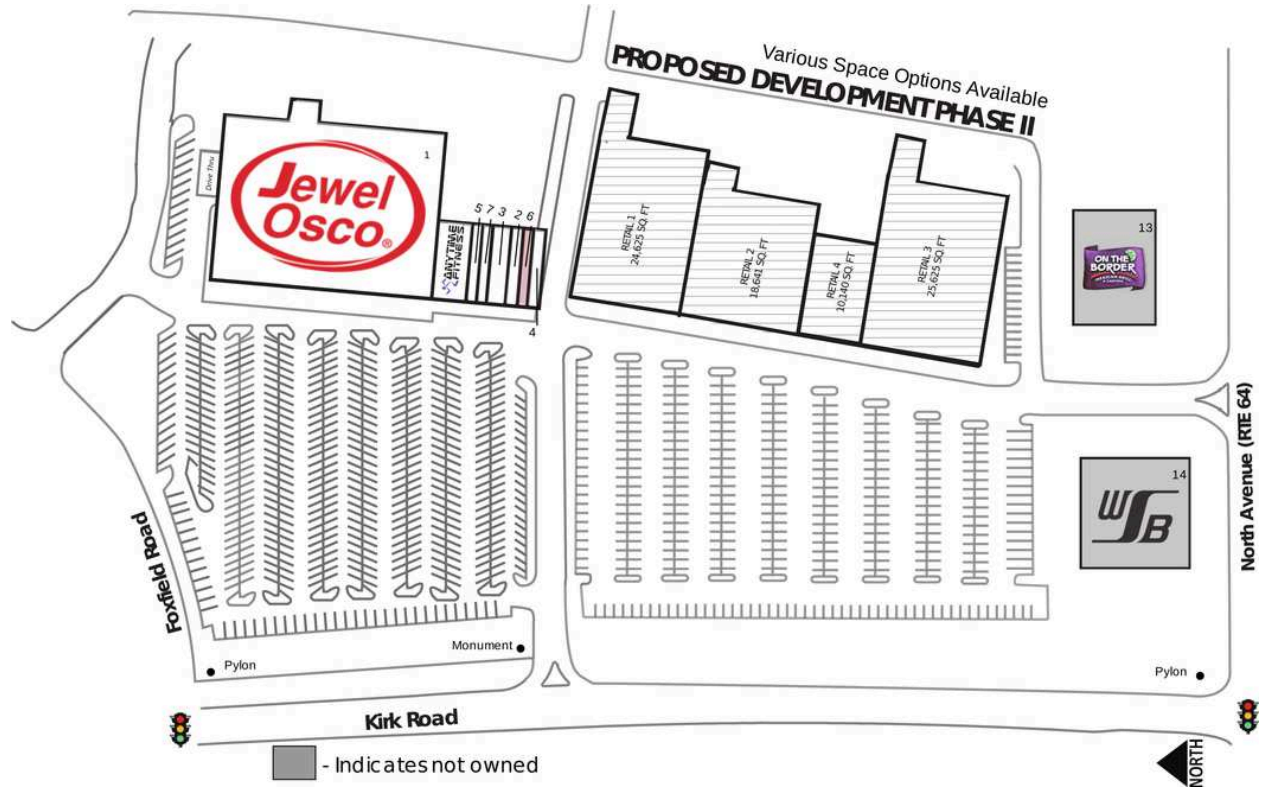

Stuart's Crossing

| | | | |
|------------------------|-----------|-------------------------|----------|
| 1 Jewel Osco | 70,529 SF | 6 Silverlake Restaurant | 2,428 SF |
| 2 Sport Clips | 1,300 SF | 7 Rosati's | 1,667 SF |
| 3 AAA | 2,033 SF | 8 Anytime Fitness | 4,549 SF |
| 4 Tips 2 Toes Nail Spa | 1,572 SF | 13 On The Border | |
| 5 Kumon | 1,451 SF | 14 West Suburban Bank | |