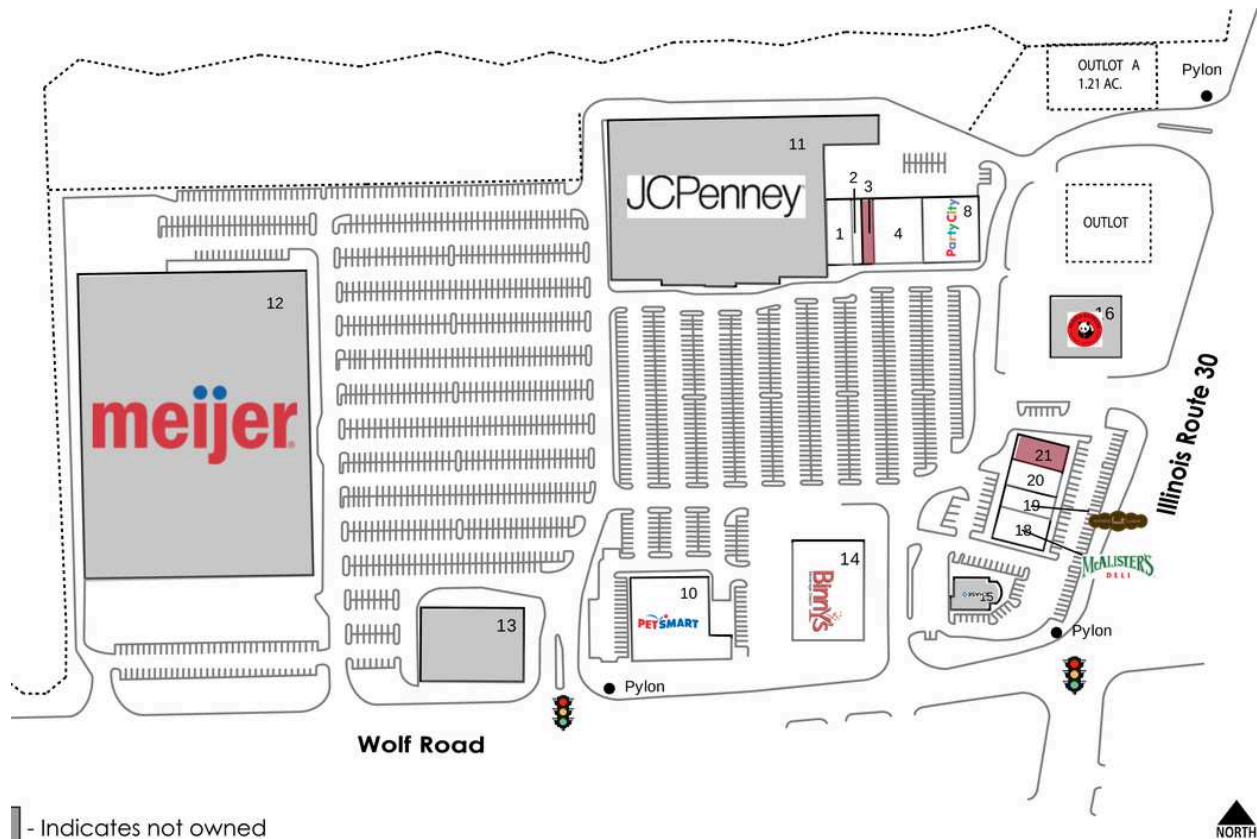

# Mokena Marketplace

█ - Indicates not owned

1 Lee Nails and Spa	4,200 SF	13 Meijer Gas Station	
2 Sally Beauty Supply	1,858 SF	14 Binny's Beverage Depot	15,150 SF
<b>3 AVAILABLE</b>	1,800 SF	15 Chase	
4 Dollar Tree	8,400 SF	16 Panda Express	
8 Party City	12,600 SF	18 McAlister's Deli	3,578 SF
10 PetSmart	20,200 SF	19 Nothing Bundt Cakes	2,078 SF
11 JC Penney		20 U Break I Fix	1,159 SF
12 Meijer		<b>21 AVAILABLE</b>	4,169 SF