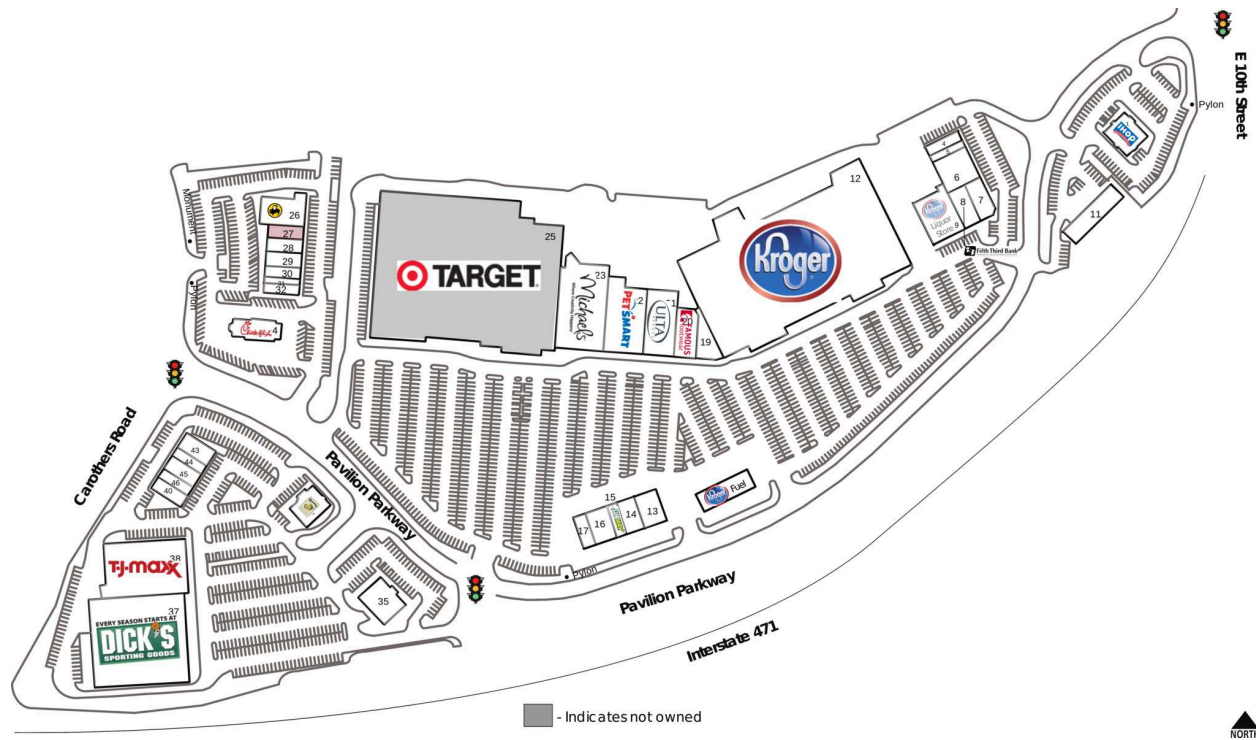

# Newport Pavilion

1 IHOP	4,916 SF	19 Kroger - Storage	3,817 SF
4 Domino's Pizza	2,384 SF	20 Famous Footwear	5,500 SF
5 Edible Arrangements	1,500 SF	21 Ulta	10,372 SF
6 New China Buffet	6,116 SF	22 PetSmart	14,180 SF
7 Monmouth Jewelers	3,030 SF	23 Michael's	21,779 SF
8 Fifth Third Bank	3,795 SF	25 Target	
9 Kroger Liquor Store	8,000 SF	26 Buffalo Wild Wings	6,102 SF
11 Tire Discounters	5,910 SF	27 Bluegrass Urgent Care	3,456 SF
12 Kroger	116,432 SF	28 Family Allergy & Asthma	2,540 SF
13 AT&T	4,000 SF	29 T-Mobile	1,500 SF
14 Wing Eyecare	2,402 SF	30 Muscle Gear USA	1,533 SF
15 Subway	1,200 SF	31 Sport Clips	1,200 SF
16 Mattress Firm	4,125 SF	32 Chipotle Mexican Grill	2,240 SF
17 Aspen Dental	3,200 SF	34 Chick-Fil-A	4,596 SF

# Newport Pavilion

---

35 Flipdaddy's	6,129 SF	43 Noodles & Company	2,500 SF
36 Panera Bread	4,703 SF	44 European Wax Center	1,400 SF
37 Dick's Sporting Goods	45,000 SF	45 Massage Envy	3,410 SF
38 TJ Maxx	23,250 SF	46 The UPS Store	1,300 SF
40 Orange Theory Fitness	3,390 SF		