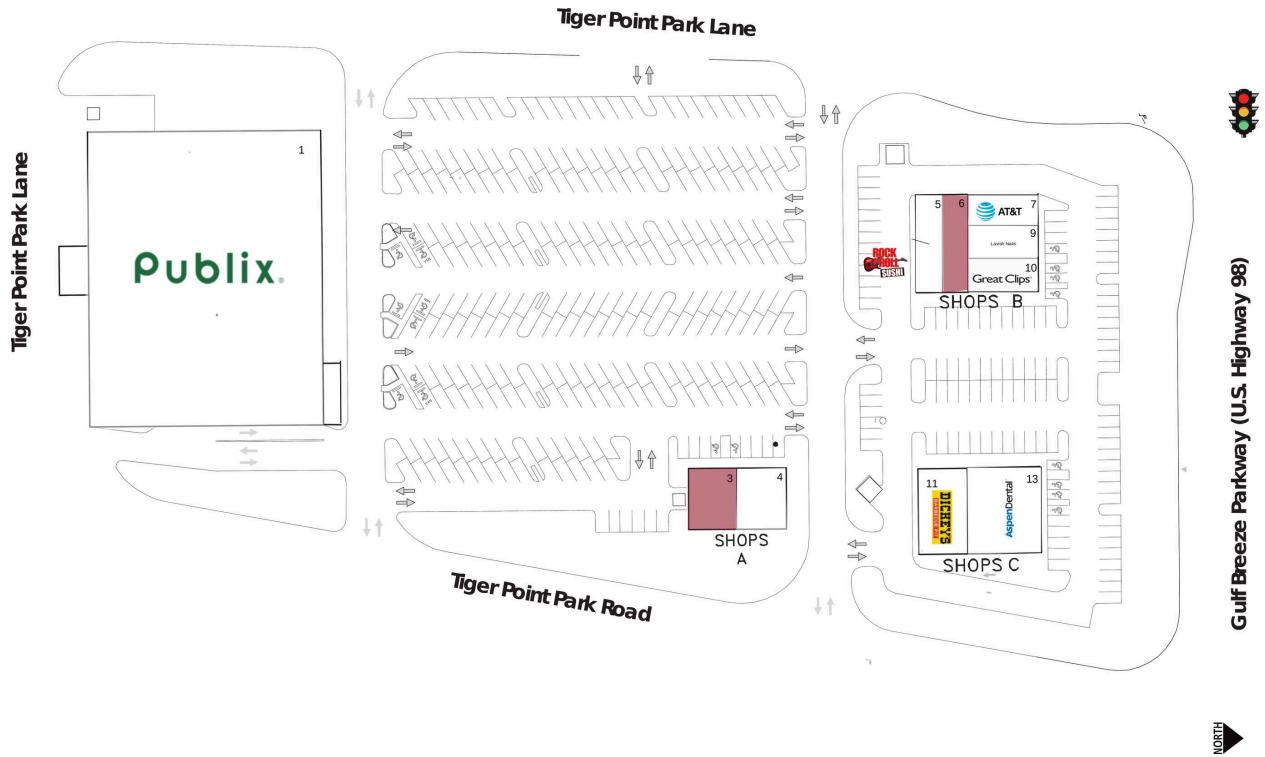

Tiger Point Pavilion

1 Publix Super Market	45,691 SF	7 AT&T	1,831 SF
2 Publix Liquor	1,434 SF	9 Lavish Nails	2,057 SF
3 AVAILABLE	2,065 SF	10 Great Clips	1,041 SF
4 Select Physical Therapy	2,087 SF	11 Dickey's Barbecue Pit	3,232 SF
5 Rock N Roll Sushi	1,624 SF	13 Aspen Dental	3,886 SF
6 AVAILABLE	1,612 SF		