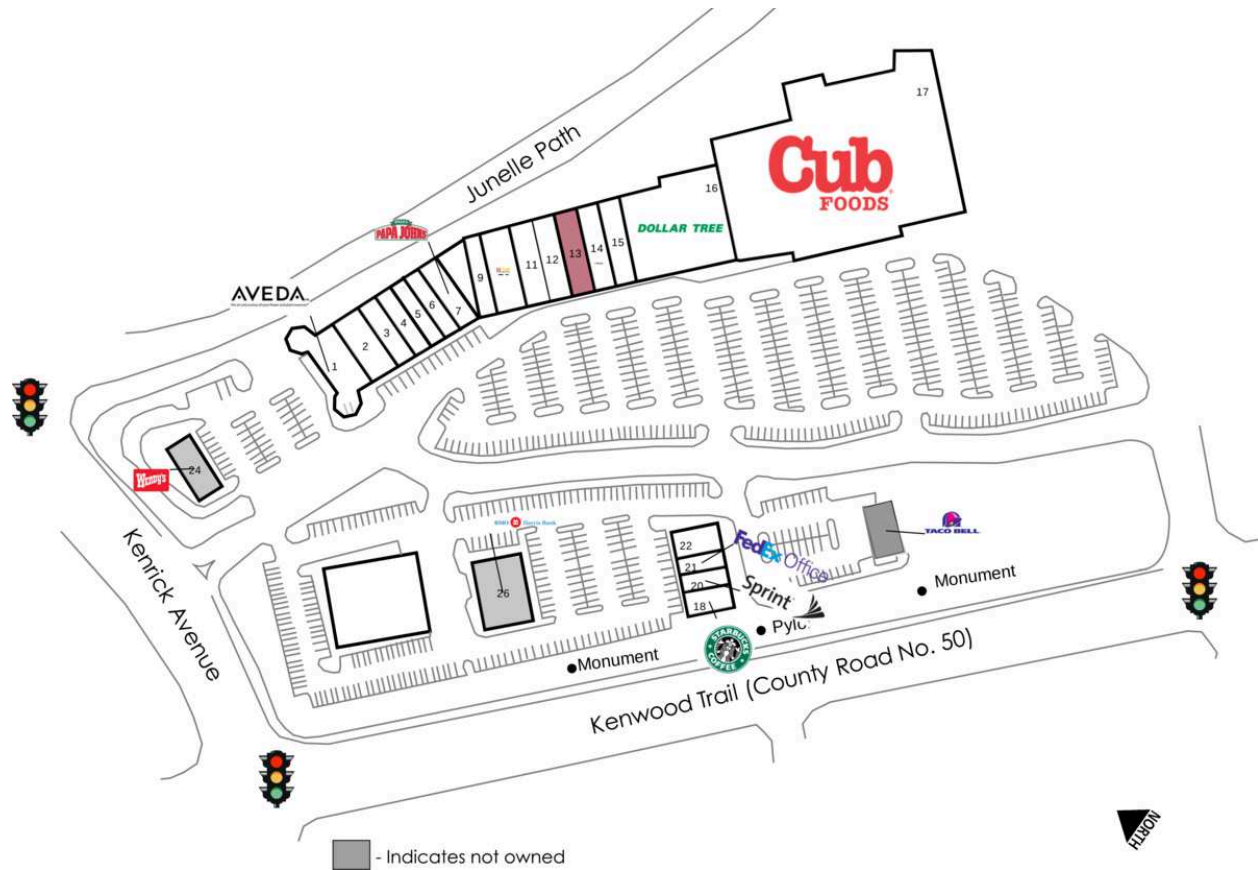

# Argonne Village

1 Aveda	2,319 SF	14 Erbert & Gerbert's	1,441 SF
2 Lakeville Tobacco	1,801 SF	15 Tu Nails	1,400 SF
3 Zika Chiropractic	1,200 SF	16 Dollar Tree	7,971 SF
4 Eddie Cheng Chinese Restaurant	1,200 SF	17 Cub Foods	71,797 SF
5 Great Clips	1,200 SF	18 Starbucks	1,788 SF
6 Clean 'N Press	1,200 SF	20 Sprint	1,272 SF
7 Papa Johns Pizza	1,574 SF	21 FedEx Office	1,715 SF
9 Lakeville Family Eye Care	1,797 SF	22 Miller Comfort Dental	3,235 SF
10 \$5 Tan	2,800 SF	24 Wendy's	
11 Altour Performance	1,400 SF	25 Walgreens	
12 Slimgenics	1,400 SF	26 BMO Harris Bank	
<b>13 AVAILABLE</b>	1,359 SF	201 Taco Bell	