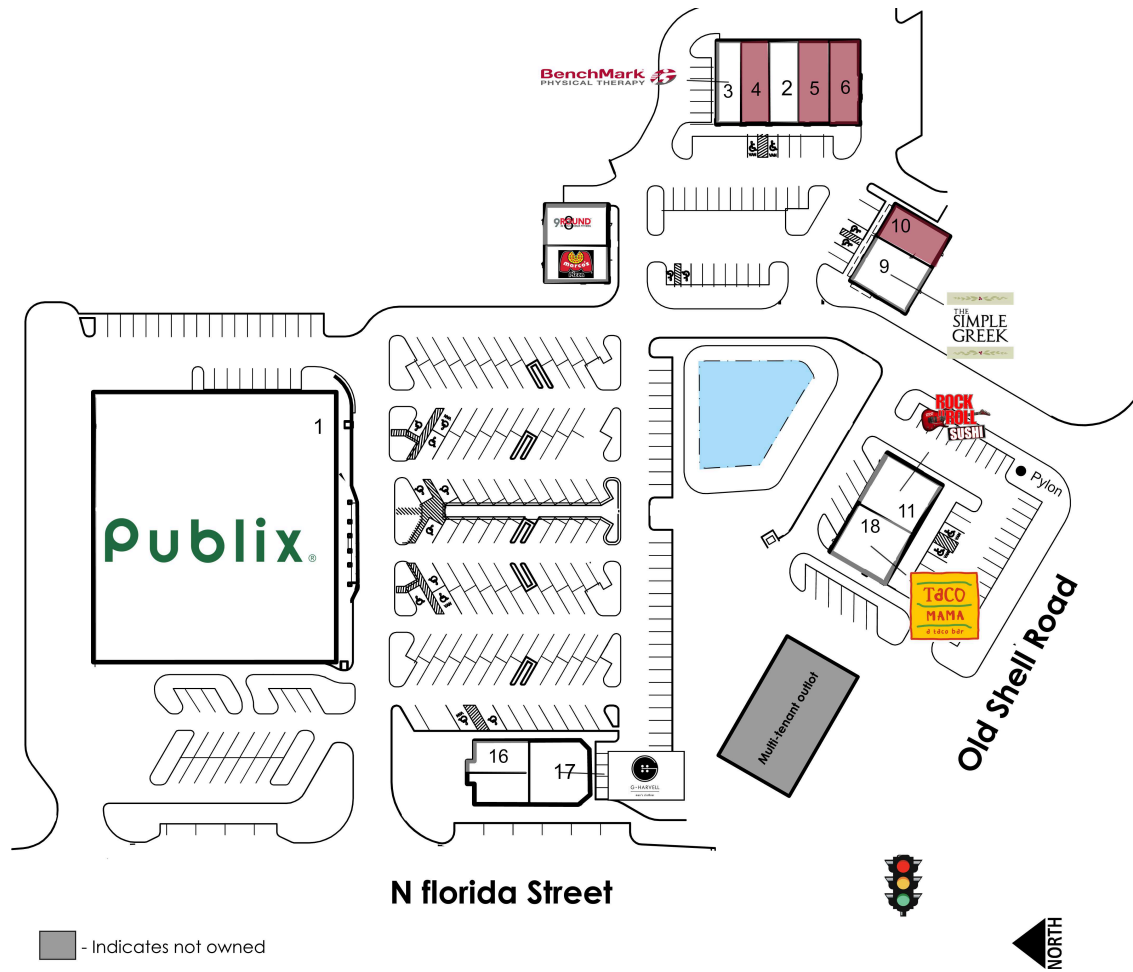

Midtown Mobile

1 Publix Super Market	39,203 SF	9 The Simple Greek	2,015 SF
2 Charm Nail Lounge	2,101 SF	10 AVAILABLE	1,485 SF
3 BenchMark Physical Therapy	1,750 SF	11 Rock N Roll Sushi	2,250 SF
4 AVAILABLE	1,050 SF	15 Great Clips	1,050 SF
5 AVAILABLE	1,400 SF	16 Polish Boutique	1,050 SF
6 AVAILABLE	1,400 SF	17 G. Harvell	2,355 SF
7 Marco's Pizza	1,500 SF	18 Taco Mama	2,250 SF
8 9Round Kickboxing	1,500 SF		