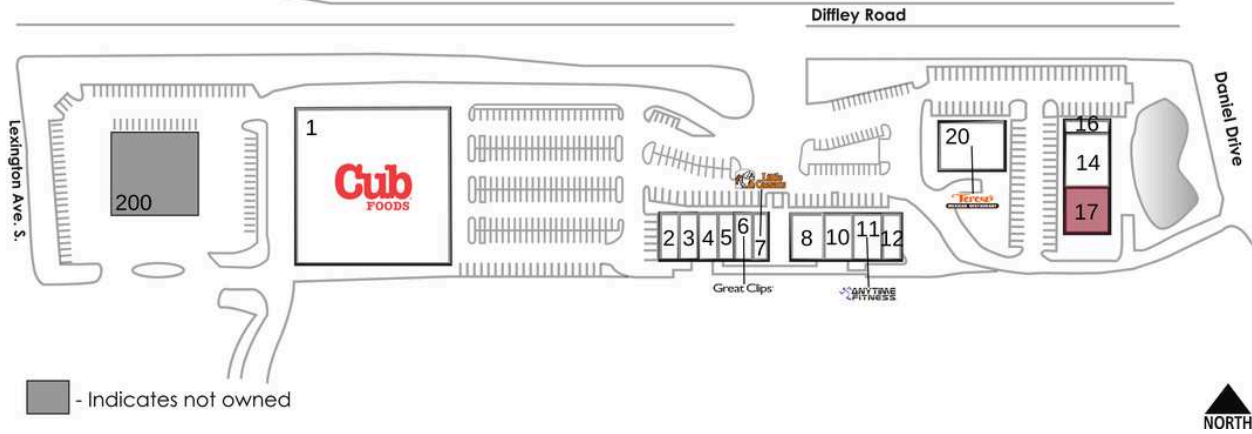

Diffley Marketplace

1 Cub Foods	42,600 SF	10 Fusion Yoga	1,030 SF
2 Cub Liquor	3,844 SF	11 Anytime Fitness	4,120 SF
3 PAWlshed Pets Grooming Salon	1,240 SF	12 Dunn Bros Coffee	1,878 SF
4 Star Nails	1,200 SF	14 Minnesota Orthodontics	2,865 SF
5 Rita's Ice Custard Happiness	1,113 SF	16 Mathnasium of Eagan	1,200 SF
6 Great Clips	1,153 SF	17 AVAILABLE	3,802 SF
7 Little Caesars	1,478 SF	20 Teresa's Mexican Restaurant	5,580 SF
8 Fusion Martial Arts	3,000 SF	200 Walgreens	