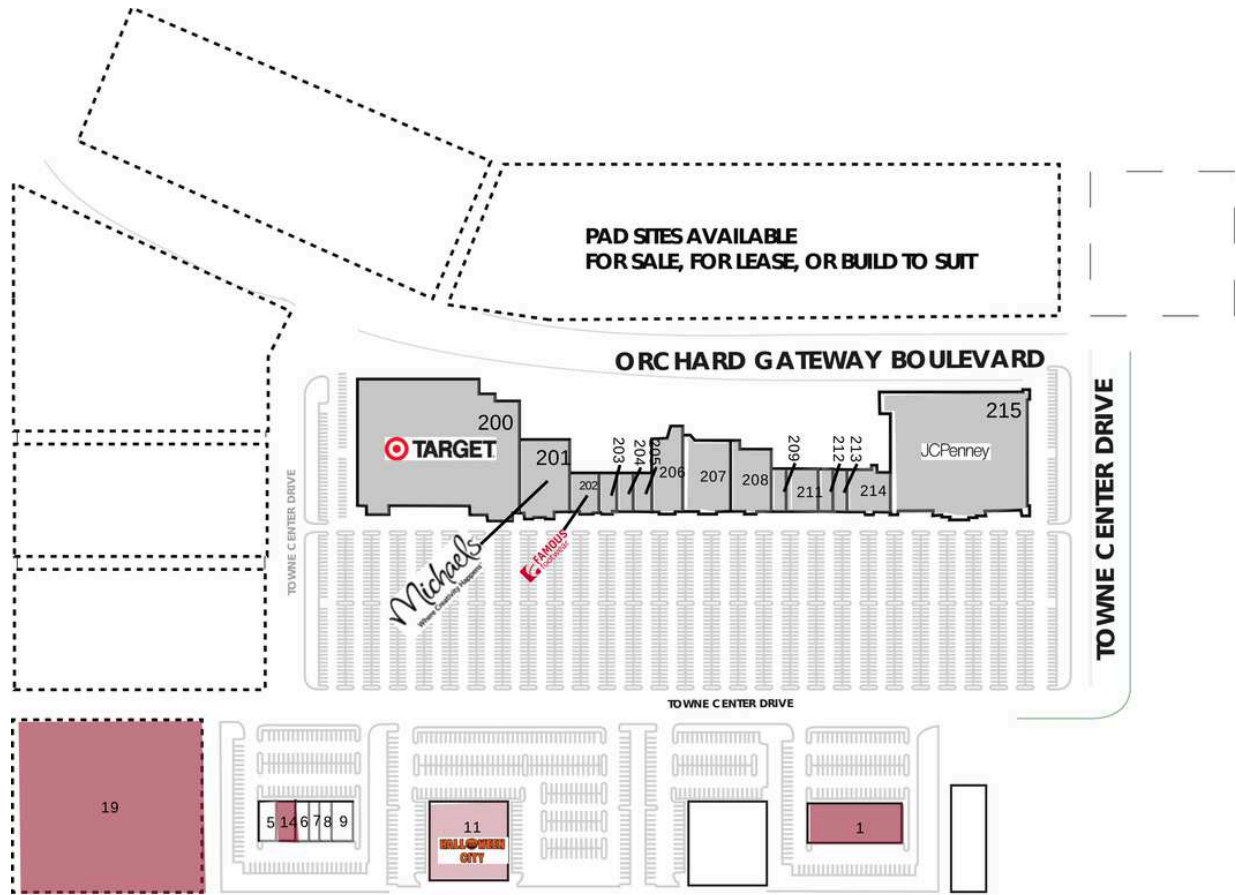

# North Aurora Towne Center

## I-88

<b>1 AVAILABLE</b>	16,000 SF	203 Not Owned
5 Massage Envy	3,607 SF	204 Not Owned
6 Cosmo Prof	2,000 SF	205 Maurice's
7 Luxsis Nail Spa	1,600 SF	206 Not Owned
8 Hair Cuttery	1,200 SF	207 Not Owned
9 Verizon Wireless	3,207 SF	208 Petco
11 Halloween City	30,000 SF	209 Sally Beauty Supply
<b>14 AVAILABLE</b>	4,182 SF	210 Not Owned
<b>17 AVAILABLE</b>		211 Dollar Tree
<b>18 AVAILABLE</b>		212 Bath & Body Works
<b>19 AVAILABLE</b>		213 Not Owned
200 Target		214 Discovery Clothing
201 Michael's		215 JC Penney
202 Famous Footwear		