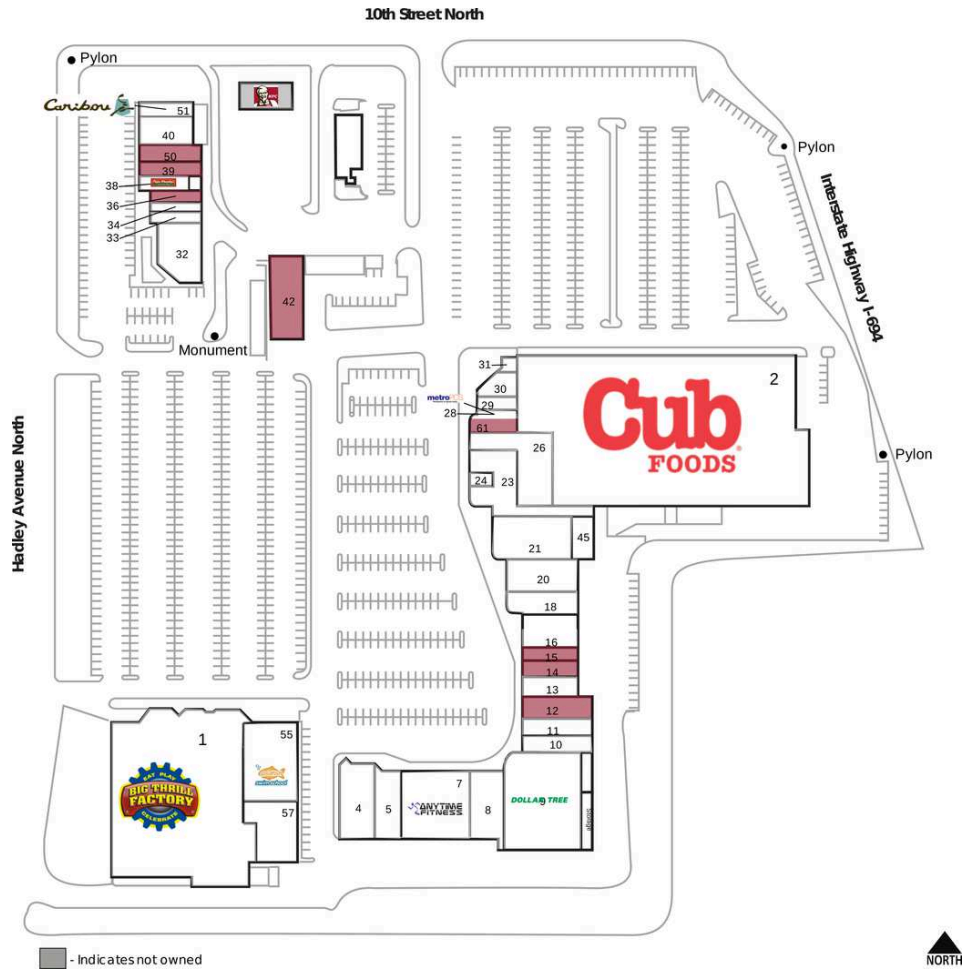

Bergen Plaza

1 Big Thrill Factory	49,272 SF	18 J.W.'s Bierstube	3,002 SF
2 Cub Foods	83,608 SF	20 D-Spot	4,500 SF
4 Mattress Plus Things	7,150 SF	21 Brothers Event Center	6,489 SF
5 Bambu Restaurant	4,050 SF	23 Smokedale Tobacco	6,734 SF
7 Anytime Fitness	10,605 SF	24 First Nails	528 SF
8 Northland Scuba	2,277 SF	26 Legacy Dance Studio	7,463 SF
9 Dollar Tree	10,000 SF	28 Metro PCS	946 SF
10 Serenity Home Health Care	4,200 SF	29 \$5 Pizza	1,401 SF
11 Oak Tan	2,437 SF	30 Great Clips	1,200 SF
12 AVAILABLE	1,600 SF	31 Edward Jones	900 SF
13 Allstate	1,600 SF	32 Citizens Community Federal	3,200 SF
14 AVAILABLE	1,600 SF	33 H & R Block	1,384 SF
15 AVAILABLE	1,600 SF	34 Wellspring Chiropractic	1,600 SF
16 A Rising Star	2,944 SF	36 AVAILABLE	2,025 SF

Bergen Plaza

38 Papa Murphy's	1,290 SF	55 Goldfish Swim School	9,350 SF
39 AVAILABLE	1,399 SF	57 Little Inspirations	5,070 SF
40 Oakdale Optical	2,500 SF	61 AVAILABLE	2,160 SF
42 AVAILABLE	5,824 SF	62 Taco Bell	
50 AVAILABLE	2,315 SF	201 Kentucky Fried Chicken	
51 Caribou Coffee	1,800 SF	202 Burger King	
52 Smokedale Tobacco	4,500 SF		