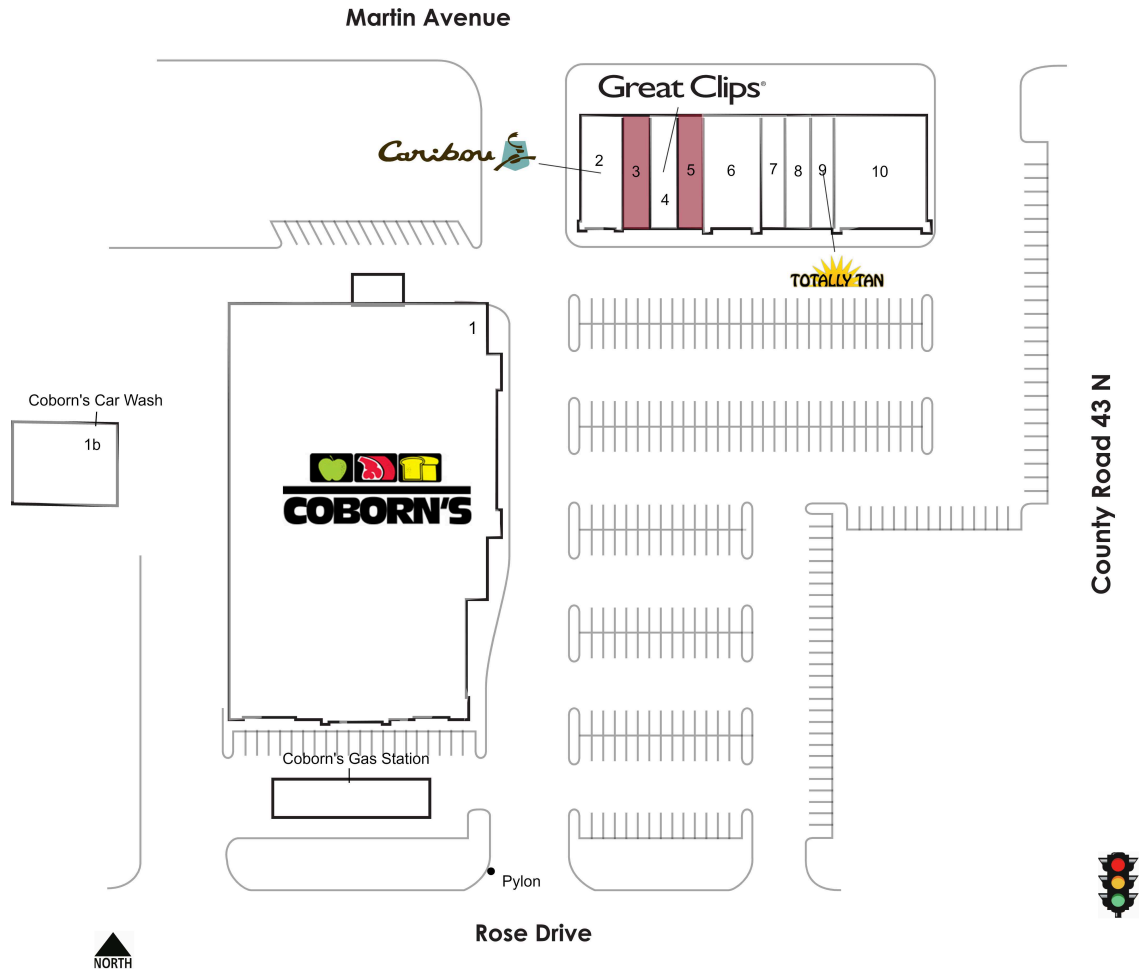

Big Lake Town Square

1 Coborn's Super Store	51,532 SF	6 Super Smokedale Tobacco	2,720 SF
1b Coborn's Car Wash	2,400 SF	7 No. 1 China Restaurant	1,294 SF
2 Caribou Coffee	1,494 SF	8 Nails 4 You	1,135 SF
3 AVAILABLE	1,287 SF	9 Totally Tan	1,647 SF
4 Great Clips	1,253 SF	10 Trails Grill & Sports Bar	4,341 SF
5 AVAILABLE	1,155 SF		