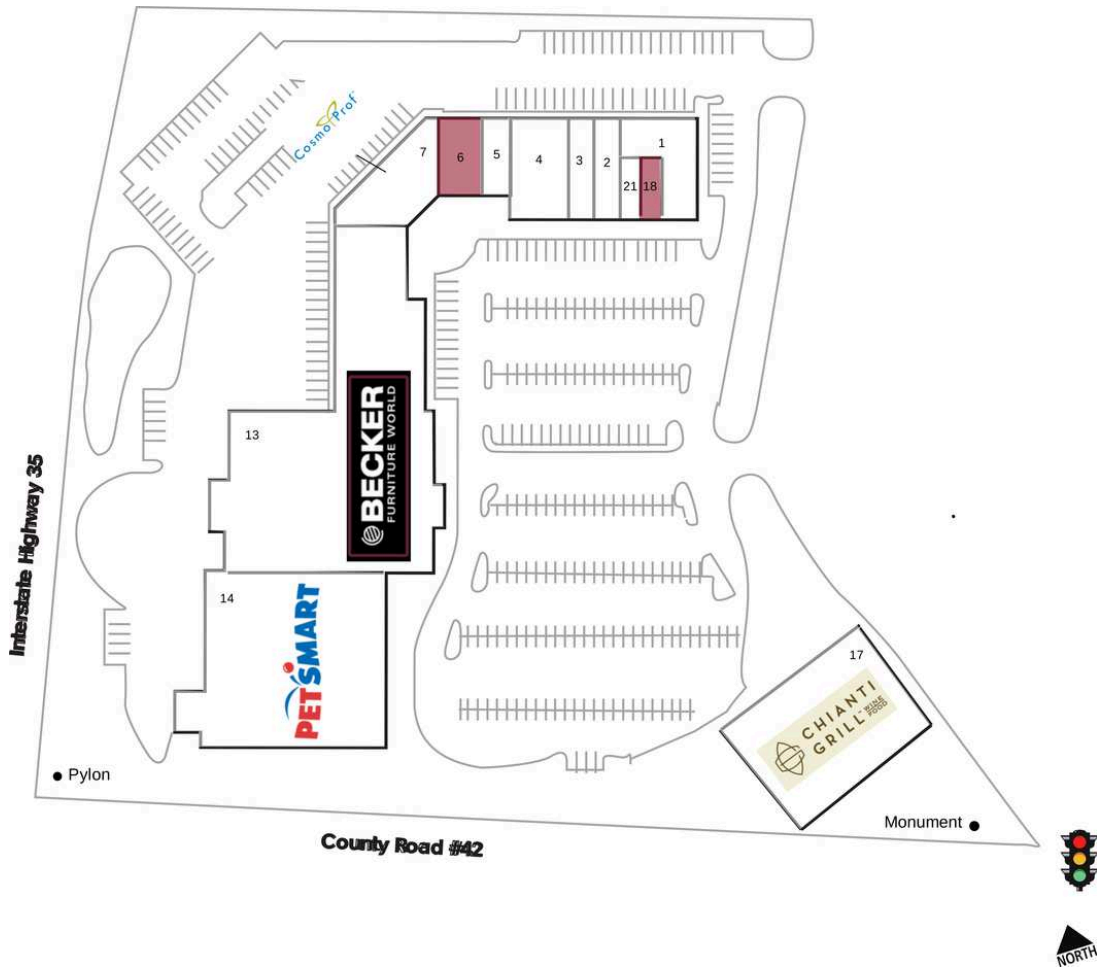

Burnsville Crossing

1 Run N Fun	5,320 SF	7 Cosmo Prof	3,145 SF
2 Shiny Nails	1,200 SF	13 Becker Furniture World	43,230 SF
3 Scout Shop	1,800 SF	14 PetSmart	26,040 SF
4 \$5 Tan	3,600 SF	17 Chianti Grill	6,295 SF
5 Le Beaute' Salon and Spa	3,150 SF	18 AVAILABLE	1,167 SF
6 AVAILABLE	1,050 SF	21 Miracle Ear	1,213 SF