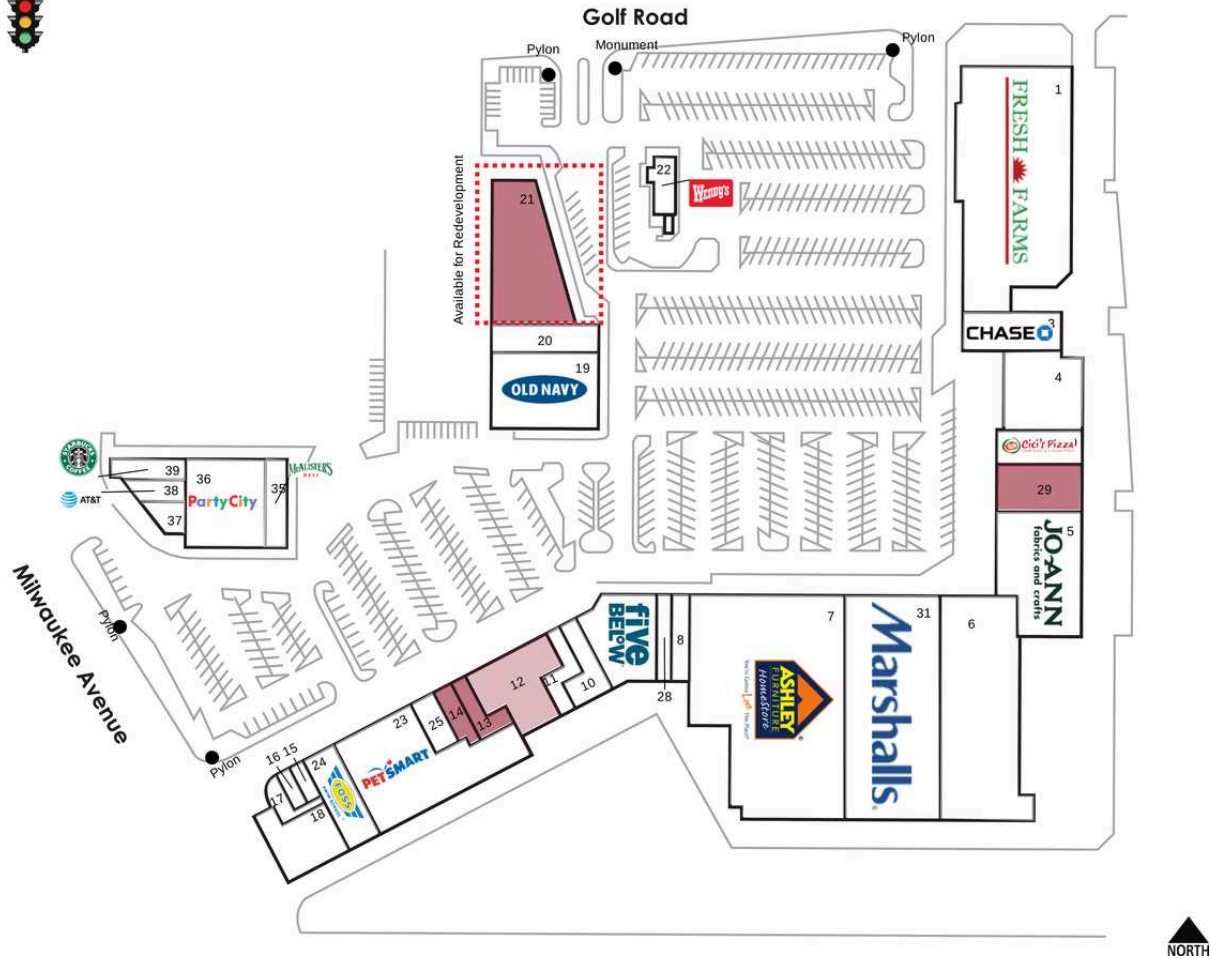

Four Flags

1 Fresh Farms	43,975 SF	16 Check 'N Go	859 SF
3 Chase	5,871 SF	17 The Great Frame Up	1,669 SF
4 Rug and Sofa Design Gallery	11,489 SF	18 My Salon Suites	5,455 SF
5 Jo-Ann	16,985 SF	19 Old Navy	17,698 SF
6 Sweet Home Furniture	26,285 SF	20 Asian Human Services Family Health Center, Inc.	6,665 SF
7 Ashley Furniture	40,437 SF	21 AVAILABLE	18,449 SF
8 Tang Niles	2,494 SF	22 Wendy's	2,400 SF
9 Five Below	9,044 SF	23 PetSmart	19,029 SF
10 Himalayan Restaurant	4,213 SF	24 Foss Swim School	7,291 SF
11 Healthy Babies Happy Families	1,455 SF	25 A Picture Perfect Nail Salon & Spa	1,531 SF
12 Global Clinic	12,143 SF	28 Cosmo Prof	2,000 SF
13 AVAILABLE	1,663 SF	29 AVAILABLE	3,500 SF
14 AVAILABLE	1,484 SF	30 Cici's Pizza	4,740 SF
15 Hair Cuttery	1,150 SF	31 Marshalls	29,573 SF

Four Flaggs

35 McAlister's Deli	3,604 SF	38 AT&T	2,212 SF
36 Party City	12,225 SF	39 Starbucks	1,761 SF
37 Landmark Jewelers	1,613 SF	44 AVAILABLE	5,097 SF