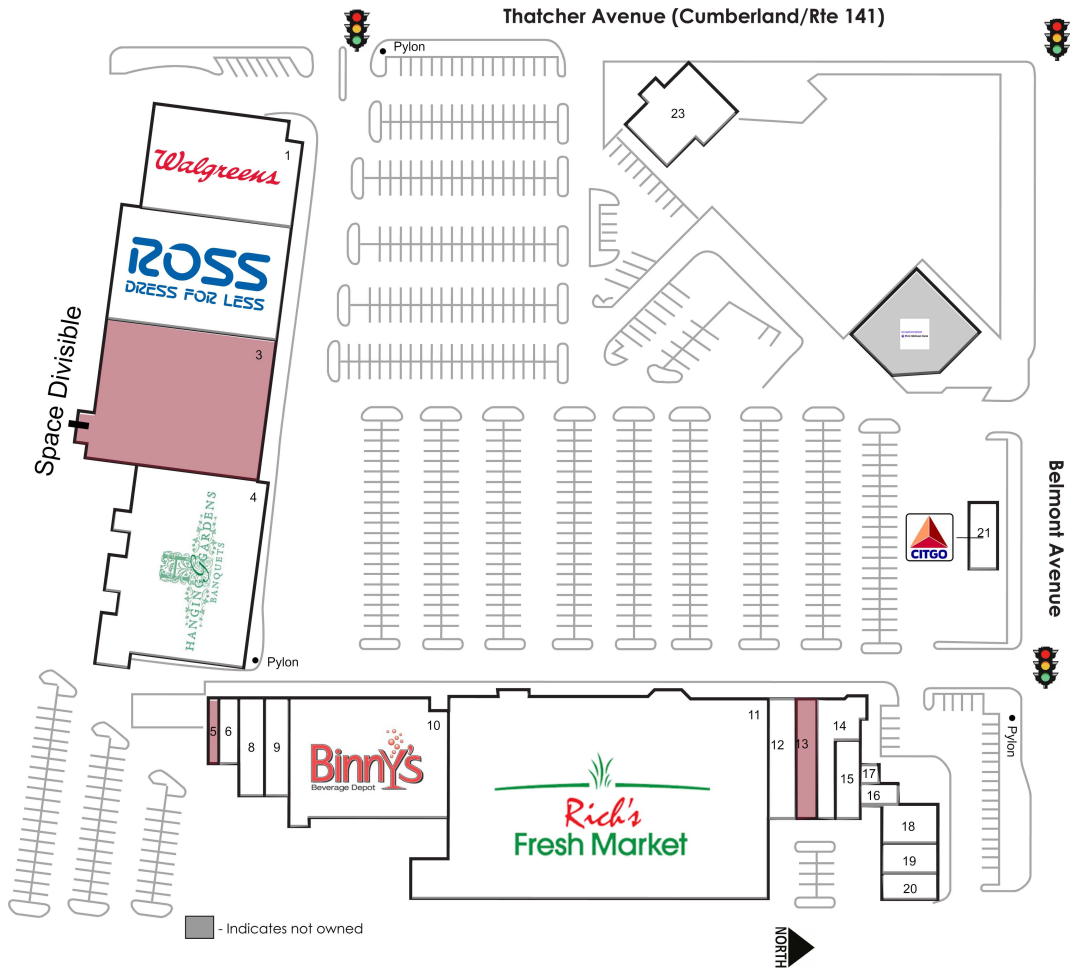

Thatcher Woods Center

1 Walgreens	15,503 SF	13 Subway	1,737 SF
2 Ross Dress For Less	24,492 SF	14 Hallmark	4,532 SF
3 AVAILABLE	17,500 SF	15 Wernick Key & Lock Service	1,334 SF
4 Hanging Garden Banquet Rooms	23,575 SF	16 Sky Hookah & Tobacco	1,051 SF
5 AVAILABLE	1,166 SF	17 All Check Cashing	665 SF
6 River Nails Spa	2,916 SF	18 Dunkin' Donuts	2,056 SF
8 Stella's Place	1,975 SF	19 Goody's Fast Foods	2,008 SF
9 Magic Touch Cleaners	1,950 SF	20 Great Clips	903 SF
10 Binny's Beverage Depot	16,800 SF	21 Citgo Gas	2,000 SF
11 Rich's Fresh Market	63,111 SF	22 First Midwest Bank	
12 Chase	2,450 SF	23 D' Agostino's	5,100 SF