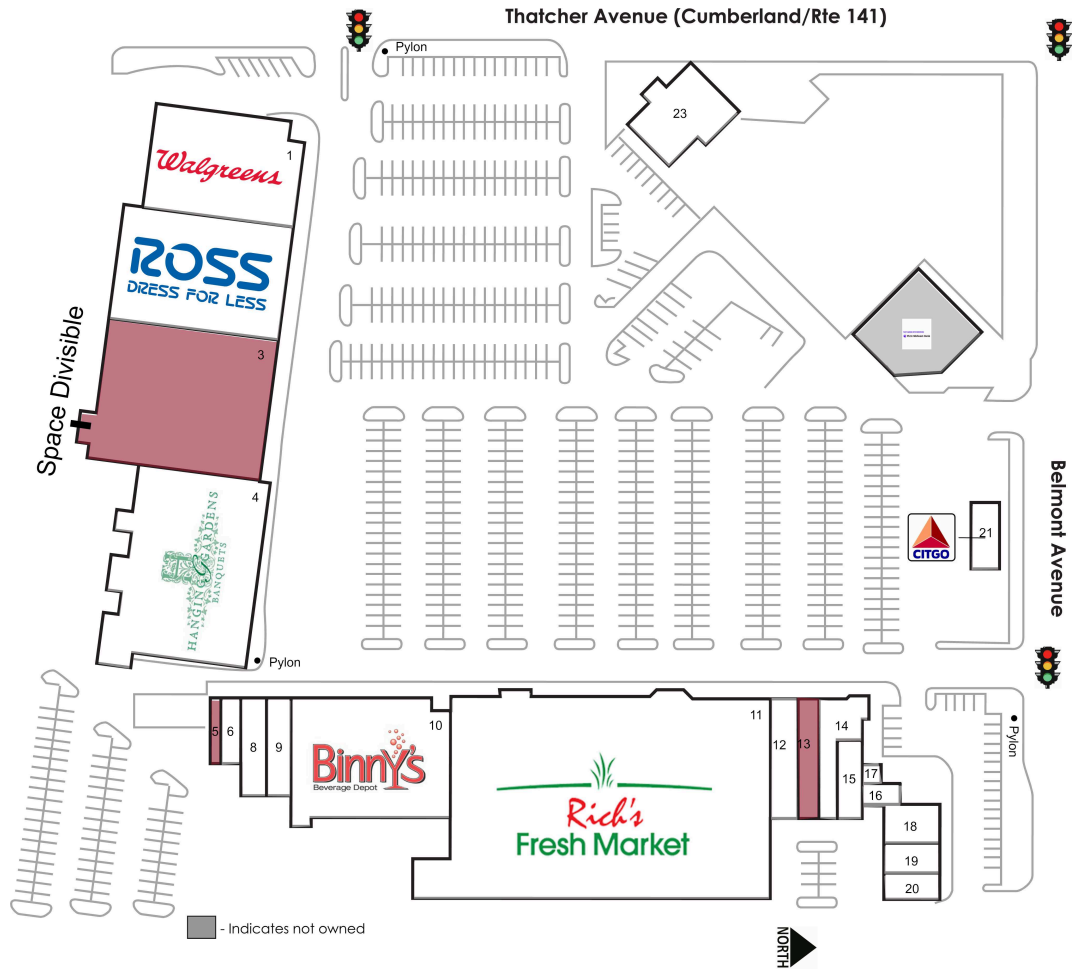

# Thatcher Woods Center

1 Walgreens	15,503 SF	<b>13 AVAILABLE</b>	1,737 SF
2 Ross Dress For Less	24,492 SF	14 Hallmark	4,532 SF
<b>3 AVAILABLE</b>	17,500 SF	15 Wernick Key & Lock Service	1,334 SF
4 Hanging Garden Banquet Rooms	23,575 SF	16 Sky Hookah & Tobacco	1,051 SF
<b>5 AVAILABLE</b>	1,166 SF	17 All Check Cashing	665 SF
6 River Nails Spa	2,916 SF	18 Dunkin' Donuts	2,056 SF
8 Stella's Place	1,975 SF	19 Goody's Fast Foods	2,008 SF
9 Magic Touch Cleaners	1,950 SF	20 Great Clips	903 SF
10 Binny's Beverage Depot	16,800 SF	21 Citgo Gas	2,000 SF
11 Rich's Fresh Market	63,111 SF	22 First Midwest Bank	
12 Chase	2,450 SF	23 D' Agostino's	5,100 SF