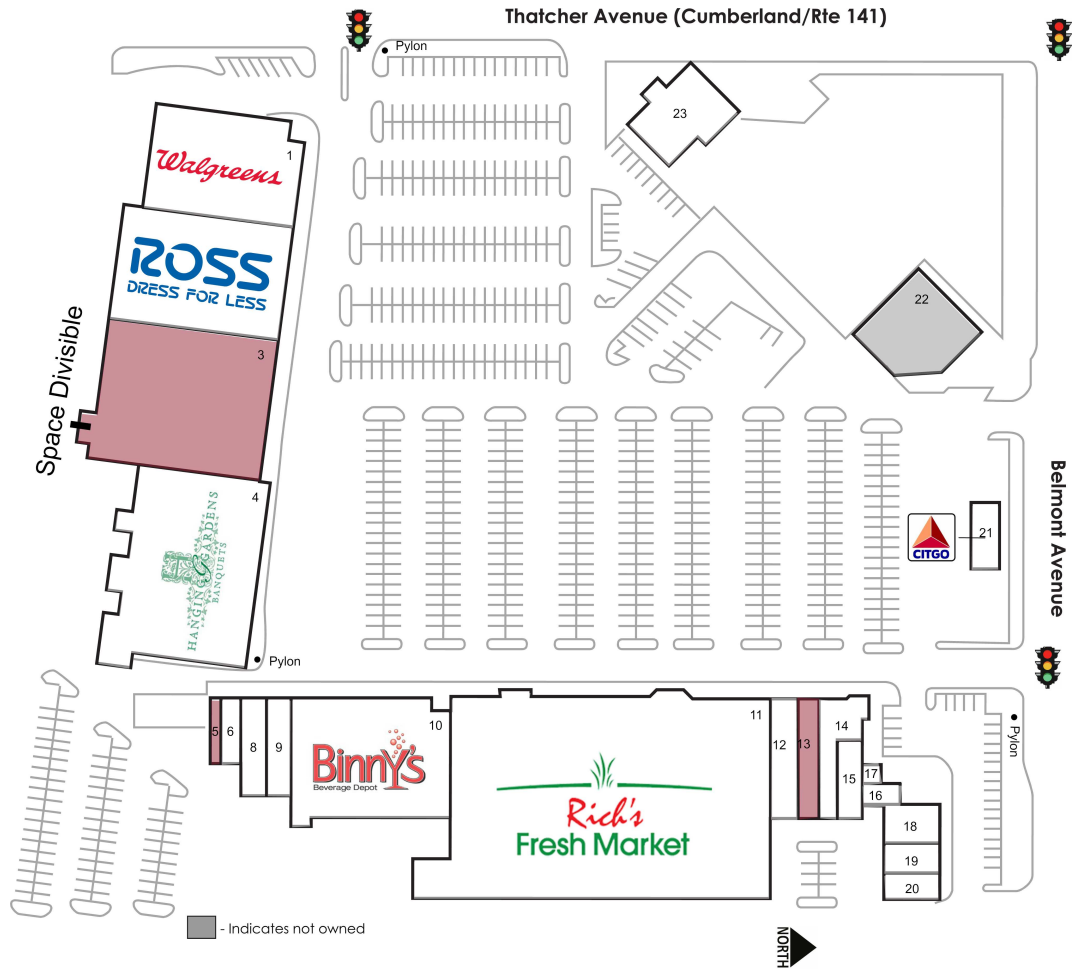

# Thatcher Woods Center

1 Walgreens	15,503 SF	13 Subway	1,737 SF
2 Ross Dress For Less	24,492 SF	14 Hallmark	4,532 SF
<b>3 AVAILABLE</b>	17,500 SF	15 Wernick Key & Lock Service	1,334 SF
4 Hanging Garden Banquet Rooms	23,575 SF	16 Sky Hookah & Tobacco	1,051 SF
<b>5 AVAILABLE</b>	1,166 SF	17 All Check Cashing	665 SF
6 River Nails Spa	2,916 SF	18 Dunkin' Donuts	2,056 SF
8 Stella's Place	1,975 SF	19 Goody's Fast Foods	2,008 SF
9 Magic Touch Cleaners	1,950 SF	20 Great Clips	903 SF
10 Binny's Beverage Depot	16,800 SF	21 Citgo Gas	2,000 SF
11 Rich's Fresh Market	63,111 SF	22 First Midwest Bank	
12 Chase	2,450 SF	23 D' Agostino's	5,100 SF