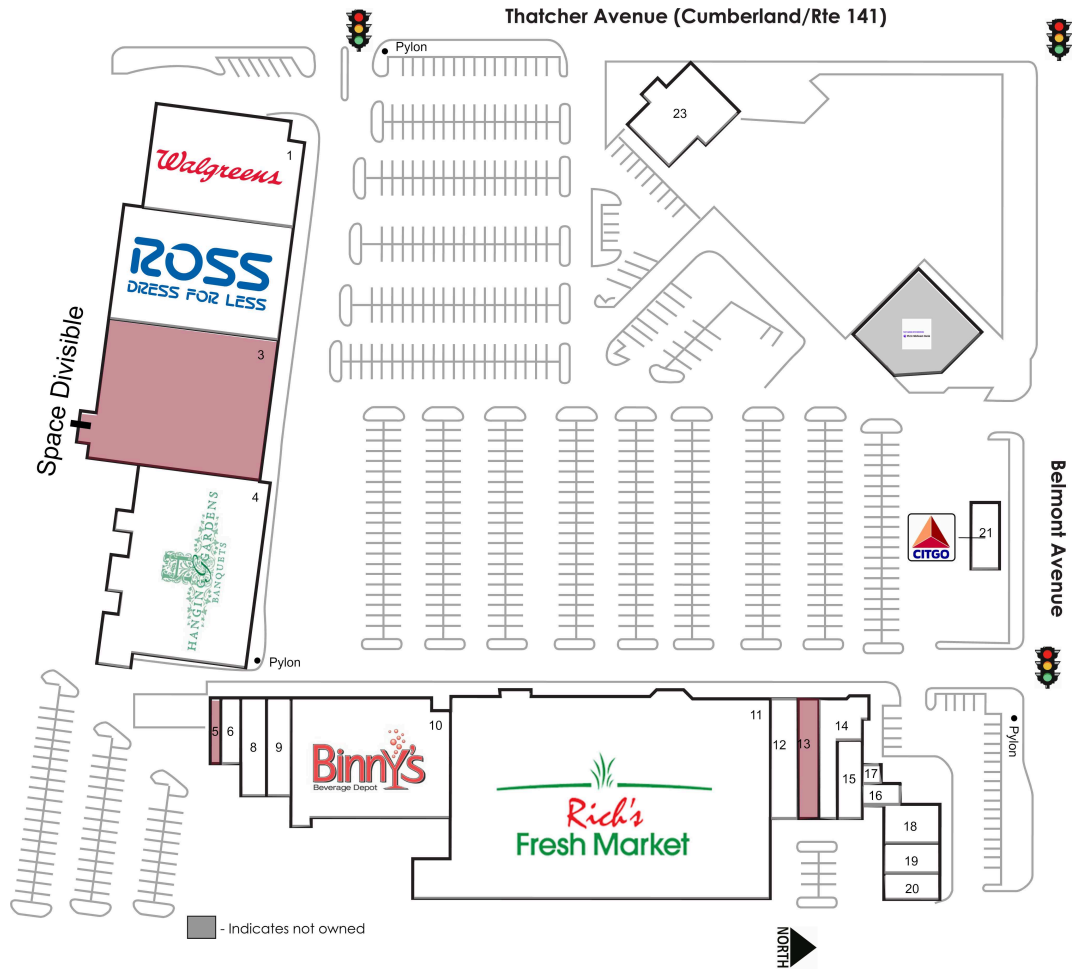

Thatcher Woods Center

1 Walgreens	15,503 SF	13 AVAILABLE	1,737 SF
2 Ross Dress For Less	24,492 SF	14 Hallmark	4,532 SF
3 AVAILABLE	17,500 SF	15 Wernick Key & Lock Service	1,334 SF
4 Hanging Garden Banquet Rooms	23,575 SF	16 Sky Hookah & Tobacco	1,051 SF
5 AVAILABLE	1,166 SF	17 All Check Cashing	665 SF
6 River Nails Spa	2,916 SF	18 Dunkin' Donuts	2,056 SF
8 Stella's Place	1,975 SF	19 Goody's Fast Foods	2,008 SF
9 Magic Touch Cleaners	1,950 SF	20 Great Clips	903 SF
10 Binny's Beverage Depot	16,800 SF	21 Citgo Gas	2,000 SF
11 Rich's Fresh Market	63,111 SF	22 First Midwest Bank	
12 Chase	2,450 SF	23 D' Agostino's	5,100 SF