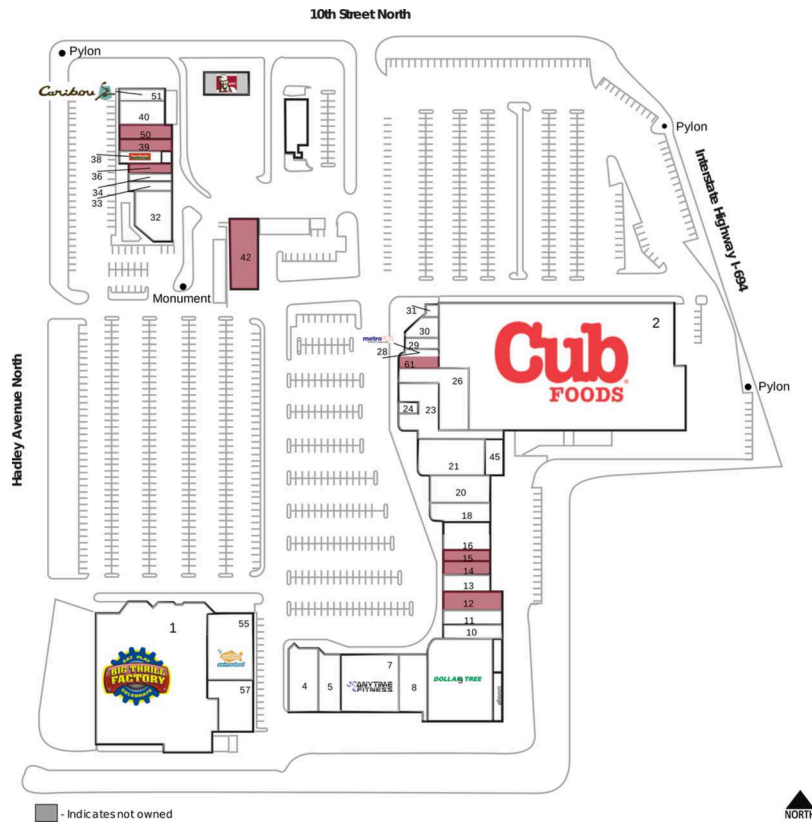

LEASING AGENT: RICK PLESSNER | PLESSNER@IRCETAILCENTERS.COM | 651.419.2004

PROPERTY HIGHLIGHTS:

Recently redeveloped dominant grocery-anchored center featuring traffic drawing retailers such as Cub Foods, Big Thrill Factory and Goldfish Swim School

Situated along a primary retail corridor, adjacent to newly-built Hyvee, with easy access and visibility from I-694W with over 69,000 vehicles passing per day

Benefitting from a dense residential community with over 66,000 people with an average household income of nearly \$90,000 within 3 miles

7009-7191 10th St, Oakdale, MN

	1 MILE	3 MILE	5 MILE
 POPULATION	7,930	66,519	198,537
 AVG HH INCOME	\$80,960	\$89,111	\$91,122
 HOUSEHOLDS	3,254	26,359	73,528

JOIN US:

BERGEN PLAZA

SW CORNER OF I-694 & 10TH ST.
OAKDALE, MN

Leasing Agent: Rick Plessner | Plessner@ircetailcenters.com | 651.419.2004

Store Listings

1 Big Thrill Factory	49,272 SF	29 \$5 Pizza	1,401 SF
2 Cub Foods	83,608 SF	30 Great Clips	1,200 SF
4 Mattress Plus Things	7,150 SF	31 Edward Jones	900 SF
5 Bambu Restaurant	4,050 SF	32 Citizens Community Federal	3,200 SF
7 Anytime Fitness	10,605 SF	33 H & R Block	1,384 SF
8 Northland Scuba	2,277 SF	34 Wellspring Chiropractic	1,600 SF
9 Dollar Tree	10,000 SF	36 Available	2,025 SF
10 Serenity Home Health Care	4,200 SF	38 Papa Murphy's	1,290 SF
11 Oak Tan	2,437 SF	39 Available	1,399 SF
12 Available	1,600 SF	40 Oakdale Optical	2,500 SF
13 Allstate	1,600 SF	42 Available	5,824 SF
14 Available	1,600 SF	50 Available	2,315 SF
15 Available	1,600 SF	51 Caribou Coffee	1,800 SF
16 A Rising Star	2,944 SF	52 Smokedale Tobacco	4,500 SF
18 J.W.'s Bierstube	3,002 SF	55 Goldfish Swim School	9,350 SF
20 D-Spot	4,500 SF	57 Little Inspirations	5,070 SF
21 Brothers Event Center	6,489 SF	61 Available	2,160 SF
23 Smokedale Tobacco	6,734 SF	62 Taco Bell	
24 First Nails	528 SF	201 Kentucky Fried Chicken	
26 Legacy Dance Studio	7,463 SF	202 Burger King	
28 Metro PCS	946 SF		