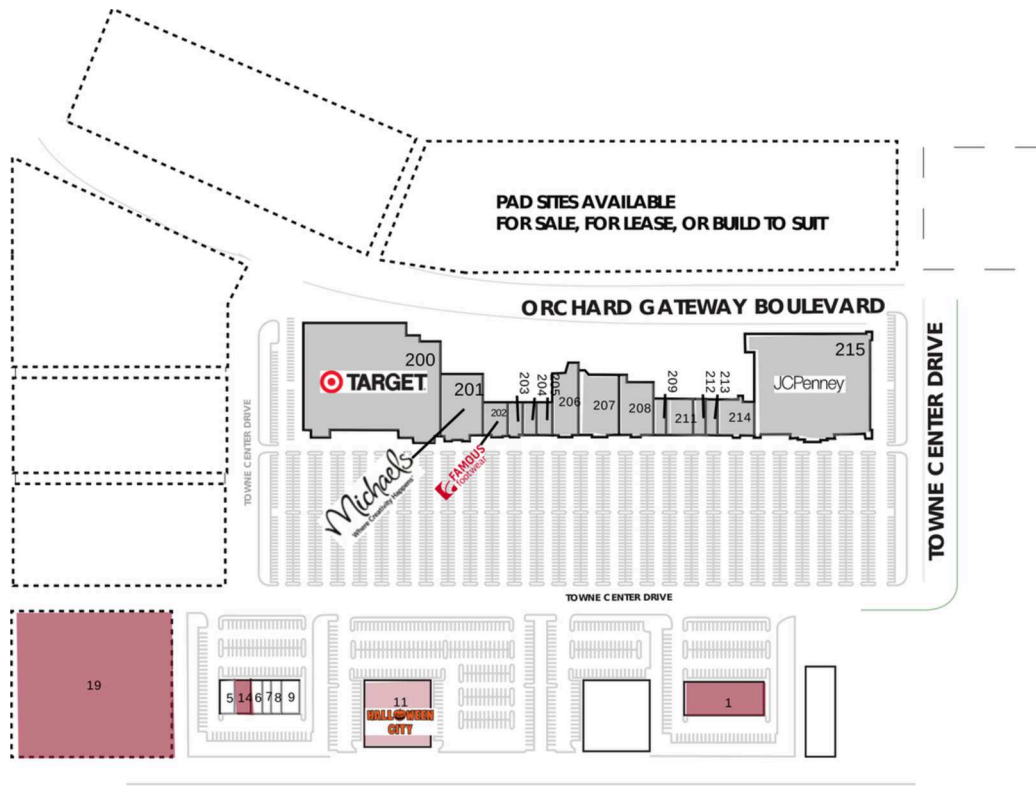

NORTH AURORA TOWNE CENTER

NE CORNER OF I-88 & ORCHARD RD.
NORTH AURORA, IL

I-88

Leasing Agent: Allison Curtin | Curtin@ircetailcenters.com | 630.451.8287

Third Party Broker: Autumn Psaros | Autumn@catoncommercial.com | 815.436.5700

Third Party Broker: Rich Bowen | Rich@catoncommercial.com | 815.436.5700

Store Listings

1 Available	16,000 SF
5 Massage Envy	3,607 SF
6 Cosmo Prof	2,000 SF
7 Luxsis Nail Spa	1,600 SF
8 Hair Cuttery	1,200 SF
9 Verizon Wireless	3,207 SF
11 Halloween City	30,000 SF
14 Available	4,182 SF
17 Available	
18 Available	
19 Available	
200 Target	
201 Michael's	
202 Famous Footwear	

203 Not Owned
204 Not Owned
205 Maurice's
206 Not Owned
207 Not Owned
208 Petco
209 Sally Beauty Supply
210 Not Owned
211 Dollar Tree
212 Bath & Body Works
213 Not Owned
214 Discovery Clothing
215 JC Penney

	Available
	Coming Available
	Non-controlled