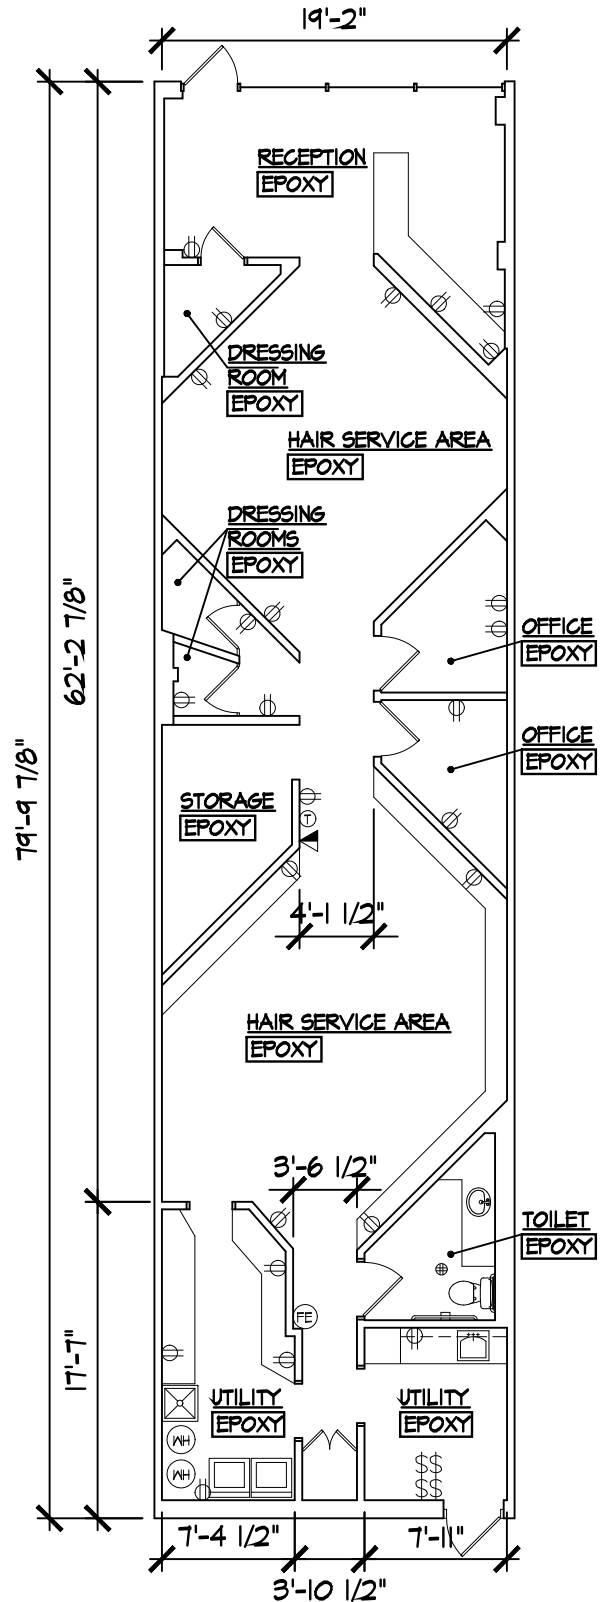

LOCATION

1322 S. MILWAUKEE AVE,
LIBERTYVILLE, IL 60048
GROSS S.F. : 1,600

EXISTING CONSTRUCTION

FRONT WALL
ALUM. STOREFRONT ASSEMBLY

REAR WALL
CMU WALL

SIDE WALLS
GYP. BD. DEMISING WALLS

RECEPTION AND HAIR SERVICE AREA
OUTLETS (MISC. LOCATIONS)
2x4 LIGHT FIXTURES
EXPOSED CEILING
WALL FINISH: PAINT

DRESSING ROOMS, OFFICES AND UTILITIES
OUTLETS (MISC. LOCATIONS)
2x4 LIGHT FIXTURES
EXPOSED CEILING
WALL FINISH: PAINT W/ WOOD WAINSCOT

STORAGE
OUTLETS (MISC. LOCATIONS)
2x4 LIGHT FIXTURES
2x4 LAY-IN CEILING TILE & GRID
WALL FINISH: PAINT W/ WOOD WAINSCOT

TOILET
OUTLETS (MISC. LOCATIONS)
FAN AND LIGHT FIXTURE
GYP. BD. CEILING
WALL FINISH: PAINT W/ WOOD WAINSCOT

CEILING PLAN

SCALE: 3/32" = 1'-0"

FLOOR PLAN

SCALE: 3/32" = 1'-0"

| LEGEND | | | |
|--------|--------------------------------|--|-----------------------------|
| | WALL OUTLET | | FLOOR/CLS OUTLET |
| | LIGHT SWITCH | | FLOOR DRAIN |
| | FIRE ALARM PULL STATION | | 6x4 LINEAR LIGHT FIXTURE |
| | SPEAKER | | HEAT / SMOKE DETECTOR |
| | TRACK LIGHT | | SECURITY CAMERA |
| | TOILET EXH. FAN | | THERMOSTAT |
| | 2x4 FLUORESCENT LIGHT FIXTURE | | POWER PANEL |
| | PENDANT LIGHT FIXTURE | | DIFFUSER / REGISTER |
| | EXIT SIGN | | AUDIO / VISUAL ALARM SYSTEM |
| | BATTERY PACK EMERGENCY FIXTURE | | SPRINKLER |
| | FIRE EXTINGUISHER | | TIMER |