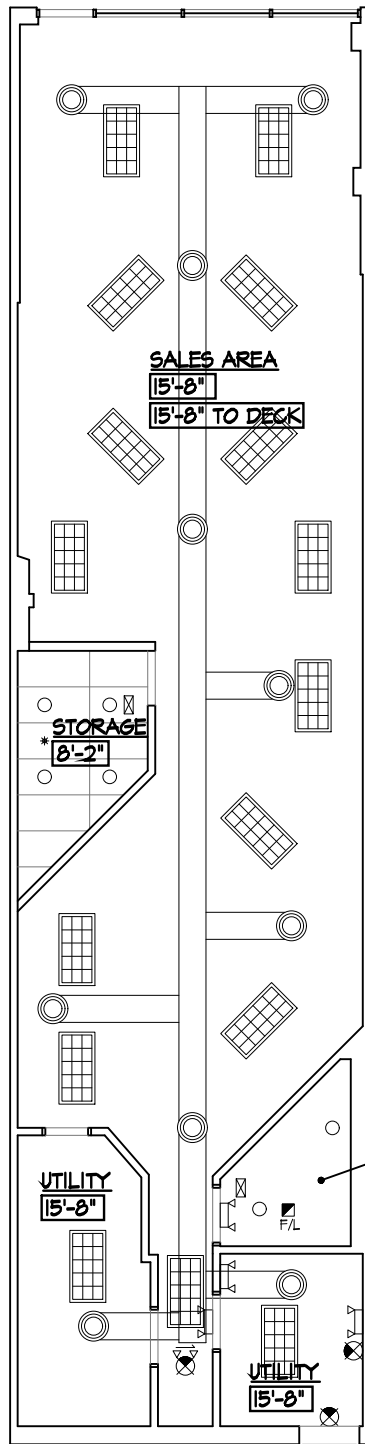

LOCATION

1322 S. MILWAUKEE AVE,
LIBERTYVILLE, IL 60048
GROSS S.F. : 1,600

EXISTING CONSTRUCTION

FRONT WALL
ALUM. STOREFRONT ASSEMBLY

REAR WALL
CMU WALL

SIDE WALLS
GYP. BD. DEMISING WALLS

RECEPTION AND HAIR SERVICE AREA
OUTLETS (MISC. LOCATIONS)
2x4 LIGHT FIXTURES
EXPOSED CEILING
WALL FINISH: PAINT

DRESSING ROOMS, OFFICES AND UTILITIES
OUTLETS (MISC. LOCATIONS)
2x4 LIGHT FIXTURES
EXPOSED CEILING
WALL FINISH: PAINT W/ WOOD WAINSCOT

STORAGE
OUTLETS (MISC. LOCATIONS)
2x4 LIGHT FIXTURES
2x4 LAY-IN CEILING TILE & GRID
WALL FINISH: PAINT W/ WOOD WAINSCOT

TOILET
OUTLETS (MISC. LOCATIONS)
FAN AND LIGHT FIXTURE
GYP. BD. CEILING
WALL FINISH: PAINT W/ WOOD WAINSCOT

CEILING PLAN

SCALE: 3/32" = 1'-0"

FLOOR PLAN

SCALE: 3/32" = 1'-0"

| LEGEND | | | |
|--------|--------------------------------|--|-----------------------------|
| | WALL OUTLET | | FLOOR/CLS OUTLET |
| | LIGHT SWITCH | | FLOOR DRAIN |
| | FIRE ALARM PULL STATION | | 6x4 LINEAR LIGHT FIXTURE |
| | SPEAKER | | HEAT / SMOKE DETECTOR |
| | TRACK LIGHT | | SECURITY CAMERA |
| | TOILET EXH. FAN | | THERMOSTAT |
| | 2x4 FLUORESCENT LIGHT FIXTURE | | POWER PANEL |
| | PENDANT LIGHT FIXTURE | | DIFFUSER / REGISTER |
| | EXIT SIGN | | AUDIO / VISUAL ALARM SYSTEM |
| | BATTERY PACK EMERGENCY FIXTURE | | SPRINKLER |
| | FIRE EXTINGUISHER | | TIMER |